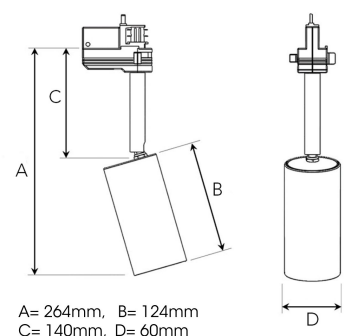

JET MICRO 1200, 930 (BBL), WIDE FLOOD, BLACK

ITAB

- ✓ Pure and minimalistic/clean design in a small size
- ✓ Four different beam angles for the light distribution
- ✓ Incorporated electronic control gear
- ✓ Highly efficient 'chip on board' LED light source
- ✓ Available in white, black and grey.

TECHNICAL SPECIFICATION

Product Code	310-503-20
Colour	Black
Control	On/off
CRI light colour	930 (BBL)
Delivered lumen output lm	1150
Driver	Built in
EEL	A
Light distribution	Wide flood
Lightsource	LED COB
Mains input voltage	220-240 V
Measurements A	264
Measurements B	124
Measurements C	140
Measurements D	60
Mounting	Track
Position	360°/90°
Lifetime	L80 B10, 50.000h
Protection	IP 20, class I
Start Time	Instant
System power W	15
Unit	mm
Weight	0,65

Spot	Medium	Flood	Wide Flood
15°	27°	36°	56°
ø	ø	ø	ø
1.0 0.26	1.0 0.47	1.0 0.65	1.0 1.06
2.0 0.53	2.0 0.95	2.0 1.30	2.0 2.12
3.0 0.79	3.0 1.42	3.0 1.95	3.0 3.18

ITAB

Phone: +46 910 733 790
info@nordiclight.se