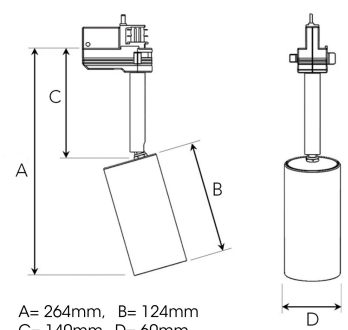

JET MICRO 1200, 930 (BBL), MEDIUM, BLACK

ITAB

- ✓ Pure and minimalistic/clean design in a small size
- ✓ Four different beam angles for the light distribution
- ✓ Incorporated electronic control gear
- ✓ Highly efficient 'chip on board' LED light source
- ✓ Available in white, black and grey.

TECHNICAL SPECIFICATION

Product Code	310-501-20
Colour	Black
Control	On/off
CRI light colour	930 (BBL)
Delivered lumen output lm	1150
Driver	Built in
EEL	A
Light distribution	Medium
Lightsource	LED COB
Mains input voltage	220-240 V
Measurements A	264
Measurements B	124
Measurements C	140
Measurements D	60
Mounting	Track
Position	360°/90°
Lifetime	L80 B10, 50.000h
Protection	IP 20, class I
Start Time	Instant
System power W	15
Unit	mm
Weight	0,65

Spot	Medium	Flood	Wide Flood
15°	27°	36°	56°
ø	ø	ø	ø
1.0 0.26	1.0 0.47	1.0 0.65	1.0 1.06
2.0 0.53	2.0 0.95	2.0 1.30	2.0 2.12
3.0 0.79	3.0 1.42	3.0 1.95	3.0 3.18