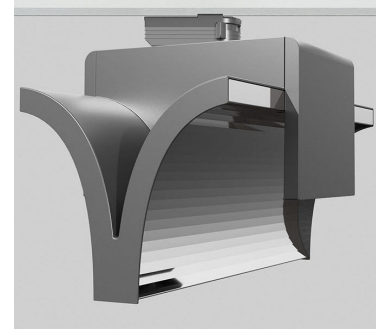

EXO DOUBLE 4000, 930 (BBL), FLOOD, GREY

ITAB

- ✓ Pure and minimalistic design
- ✓ From low to high lumens
- ✓ Very easy to adjust and flexible spacing
- ✓ Symmetrical and asymmetrical light distribution in the same design
- ✓ Available in white, black and grey.

TECHNICAL SPECIFICATION

Product Code	311-543-30
Colour	Grey
Control	On/off
CRI light colour	930 (BBL)
Delivered lumen output lm	2 x 3800
Driver	Built in
EEL	A++
Light distribution	Flood
Lightsource	LED COB
Mains input voltage	220-240 V
Measurements A	300
Measurements B	185
Measurements C	207
Mounting	Track
Position	360°
Lifetime	L80 B10, 50.000h
Protection	IP 20, class I
Start Time	Instant
System power W	2 x 38,2
Unit	mm
Weight	1,55

A= 300mm, B= 185mm, C= 207mm