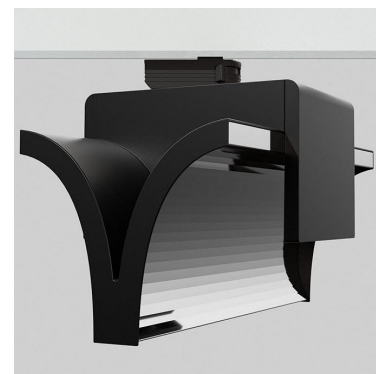

EXO DOUBLE 4000, 930 (BBL), FLOOD, GREY

ITAB

- ✓ Pure and minimalistic design
- ✓ From low to high lumens
- ✓ Very easy to adjust and flexible spacing
- ✓ Symmetrical and asymmetrical light distribution in the same design
- ✓ Available in white, black and grey.

TECHNICAL SPECIFICATION

Product Code	311-543-30
Colour	Grey
Control	On/off
CRI light colour	930 (BBL)
Delivered lumen output lm	2 x 3800
Driver	Built in
EEL	A++
Light distribution	Flood
Lightsource	LED COB
Mains input voltage	220-240 V
Measurements A	300
Measurements B	185
Measurements C	207
Mounting	Track
Position	360°
Lifetime	L80 B10, 50.000h
Protection	IP 20, class I
Start Time	Instant
System power W	2 x 38,2
Unit	mm
Weight	1,55

A= 300mm, B= 185mm, C= 207mm