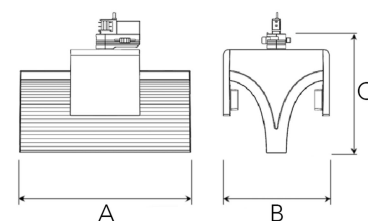

EXO DOUBLE 4000, 930 (BBL), FLOOD, GREY

ITAB

- ✓ Pure and minimalistic design
- ✓ From low to high lumens
- ✓ Very easy to adjust and flexible spacing
- ✓ Symmetrical and asymmetrical light distribution in the same design
- ✓ Available in white, black and grey.

TECHNICAL SPECIFICATION

Product Code	311-543-30
Colour	Grey
Control	On/off
CRI light colour	930 (BBL)
Delivered lumen output lm	2 x 3800
Driver	Built in
EEL	A++
Light distribution	Flood
Lightsource	LED COB
Mains input voltage	220-240 V
Measurements A	300
Measurements B	185
Measurements C	207
Mounting	Track
Position	360°
Lifetime	L80 B10, 50.000h
Protection	IP 20, class I
Start Time	Instant
System power W	2 x 38,2
Unit	mm
Weight	1,55

A= 300mm, B= 185mm, C= 207mm