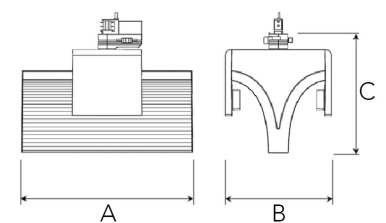

EXO DOUBLE 4000, 930 (BBL), FLOOD, BLACK

ITAB

- ✓ Pure and minimalistic design
- ✓ From low to high lumens
- ✓ Very easy to adjust and flexible spacing
- ✓ Symmetrical and asymmetrical light distribution in the same design
- ✓ Available in white, black and grey.

TECHNICAL SPECIFICATION

Product Code	311-543-20
Colour	Black
Control	On/off
CRI light colour	930 (BBL)
Delivered lumen output lm	2 x 3800
Driver	Built in
EEL	A++
Light distribution	Flood
Lightsource	LED COB
Mains input voltage	220-240 V
Measurements A	300
Measurements B	185
Measurements C	207
Mounting	Track
Position	360°
Lifetime	L80 B10, 50.000h
Protection	IP 20, class I
Start Time	Instant
System power W	2 x 38,2
Unit	mm
Weight	1,55

A= 300mm, B= 185mm, C= 207mm