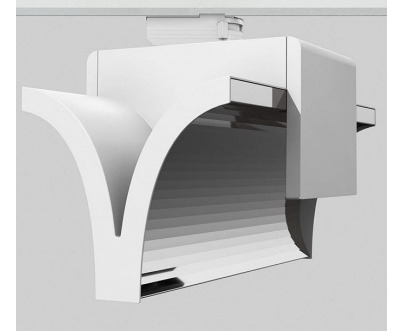

EXO DOUBLE 4000, 930 (BBL), FLOOD, BLACK

ITAB

- ✓ Pure and minimalistic design
- ✓ From low to high lumens
- ✓ Very easy to adjust and flexible spacing
- ✓ Symmetrical and asymmetrical light distribution in the same design
- ✓ Available in white, black and grey.

TECHNICAL SPECIFICATION

Product Code	311-543-20
Colour	Black
Control	On/off
CRI light colour	930 (BBL)
Delivered lumen output lm	2 x 3800
Driver	Built in
EEL	A++
Light distribution	Flood
Lightsource	LED COB
Mains input voltage	220-240 V
Measurements A	300
Measurements B	185
Measurements C	207
Mounting	Track
Position	360°
Lifetime	L80 B10, 50.000h
Protection	IP 20, class I
Start Time	Instant
System power W	2 x 38,2
Unit	mm
Weight	1,55

A= 300mm, B= 185mm, C= 207mm