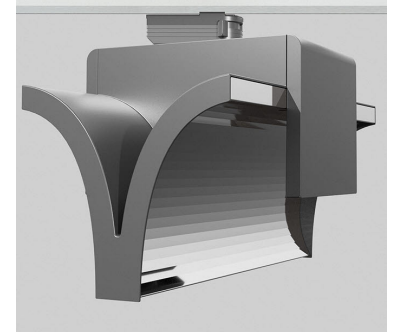

EXO DOUBLE 4000, 930 (BBL), FLOOD, BLACK

ITAB

- ✓ Pure and minimalistic design
- ✓ From low to high lumens
- ✓ Very easy to adjust and flexible spacing
- ✓ Symmetrical and asymmetrical light distribution in the same design
- ✓ Available in white, black and grey.

TECHNICAL SPECIFICATION

Product Code	311-543-20
Colour	Black
Control	On/off
CRI light colour	930 (BBL)
Delivered lumen output lm	2 x 3800
Driver	Built in
EEL	A++
Light distribution	Flood
Lightsource	LED COB
Mains input voltage	220-240 V
Measurements A	300
Measurements B	185
Measurements C	207
Mounting	Track
Position	360°
Lifetime	L80 B10, 50.000h
Protection	IP 20, class I
Start Time	Instant
System power W	2 x 38,2
Unit	mm
Weight	1,55

A= 300mm, B= 185mm, C= 207mm