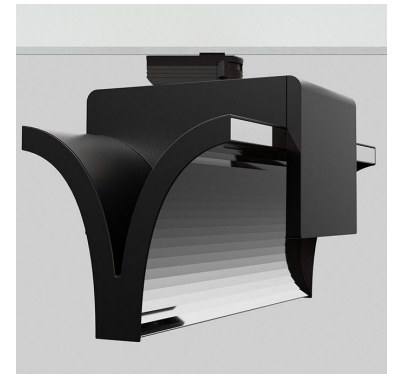

EXO DOUBLE 4000, 930 (BBL), FLOOD, BLACK

ITAB

- ✓ Pure and minimalistic design
- ✓ From low to high lumens
- ✓ Very easy to adjust and flexible spacing
- ✓ Symmetrical and asymmetrical light distribution in the same design
- ✓ Available in white, black and grey.

TECHNICAL SPECIFICATION

Product Code	311-543-20
Colour	Black
Control	On/off
CRI light colour	930 (BBL)
Delivered lumen output lm	2 x 3800
Driver	Built in
EEL	A++
Light distribution	Flood
Lightsource	LED COB
Mains input voltage	220-240 V
Measurements A	300
Measurements B	185
Measurements C	207
Mounting	Track
Position	360°
Lifetime	L80 B10, 50.000h
Protection	IP 20, class I
Start Time	Instant
System power W	2 x 38,2
Unit	mm
Weight	1,55

A= 300mm, B= 185mm, C= 207mm