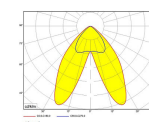

ITAB

Phone: +46 910 733 790
info@nordiclight.se

Please note that this product sheet is for a specific product and colour. The pictures may show examples of other available colours