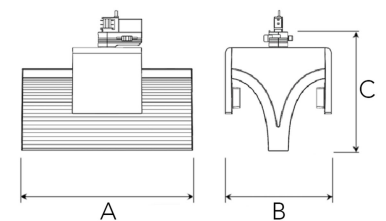

EXO DOUBLE 4000, 930 (BBL), FLOOD, WHITE

ITAB

- ✓ Pure and minimalistic design
- ✓ From low to high lumens
- ✓ Very easy to adjust and flexible spacing
- ✓ Symmetrical and asymmetrical light distribution in the same design
- ✓ Available in white, black and grey.

TECHNICAL SPECIFICATION

| | |
|---------------------------|------------------|
| Product Code | 311-543-10 |
| Colour | White |
| Control | On/off |
| CRI light colour | 930 (BBL) |
| Delivered lumen output lm | 2 x 3800 |
| Driver | Built in |
| EEL | A++ |
| Light distribution | Flood |
| Lightsource | LED COB |
| Mains input voltage | 220-240 V |
| Measurements A | 300 |
| Measurements B | 185 |
| Measurements C | 207 |
| Mounting | Track |
| Position | 360° |
| Lifetime | L80 B10, 50.000h |
| Protection | IP 20, class I |
| Start Time | Instant |
| System power W | 2 x 38,2 |
| Unit | mm |
| Weight | 1,55 |

A= 300mm, B= 185mm, C= 207mm

ITAB

Phone: +46 910 733 790
info@nordiclight.se

Please note that this product sheet is for a specific product and colour. The pictures may show examples of other available colours