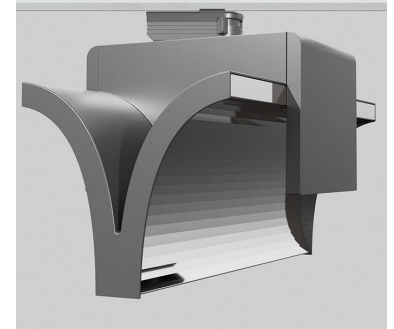

EXO DOUBLE 4000, 930 (BBL), FLOOD, WHITE

ITAB

- ✓ Pure and minimalistic design
- ✓ From low to high lumens
- ✓ Very easy to adjust and flexible spacing
- ✓ Symmetrical and asymmetrical light distribution in the same design
- ✓ Available in white, black and grey.

TECHNICAL SPECIFICATION

| | |
|---------------------------|------------------|
| Product Code | 311-543-10 |
| Colour | White |
| Control | On/off |
| CRI light colour | 930 (BBL) |
| Delivered lumen output lm | 2 x 3800 |
| Driver | Built in |
| EEL | A++ |
| Light distribution | Flood |
| Lightsource | LED COB |
| Mains input voltage | 220-240 V |
| Measurements A | 300 |
| Measurements B | 185 |
| Measurements C | 207 |
| Mounting | Track |
| Position | 360° |
| Lifetime | L80 B10, 50.000h |
| Protection | IP 20, class I |
| Start Time | Instant |
| System power W | 2 x 38,2 |
| Unit | mm |
| Weight | 1,55 |