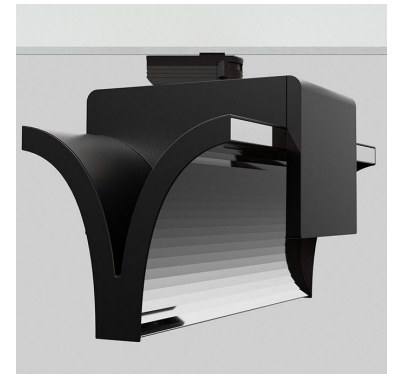

EXO DOUBLE 4000, 930 (BBL), FLOOD, WHITE

ITAB

- ✓ Pure and minimalistic design
- ✓ From low to high lumens
- ✓ Very easy to adjust and flexible spacing
- ✓ Symmetrical and asymmetrical light distribution in the same design
- ✓ Available in white, black and grey.

TECHNICAL SPECIFICATION

| | |
|---------------------------|------------------|
| Product Code | 311-543-10 |
| Colour | White |
| Control | On/off |
| CRI light colour | 930 (BBL) |
| Delivered lumen output lm | 2 x 3800 |
| Driver | Built in |
| EEL | A++ |
| Light distribution | Flood |
| Lightsource | LED COB |
| Mains input voltage | 220-240 V |
| Measurements A | 300 |
| Measurements B | 185 |
| Measurements C | 207 |
| Mounting | Track |
| Position | 360° |
| Lifetime | L80 B10, 50.000h |
| Protection | IP 20, class I |
| Start Time | Instant |
| System power W | 2 x 38,2 |
| Unit | mm |
| Weight | 1,55 |