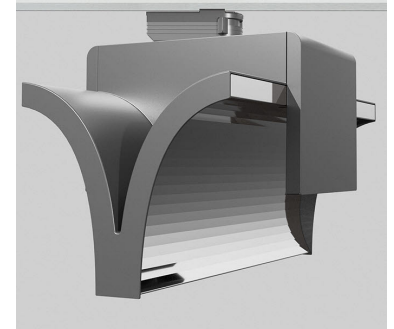

EXO DOUBLE 3000, 930 (BBL), FLOOD, BLACK

ITAB

- ✓ Pure and minimalistic design
- ✓ From low to high lumens
- ✓ Very easy to adjust and flexible spacing
- ✓ Symmetrical and asymmetrical light distribution in the same design
- ✓ Available in white, black and grey.

TECHNICAL SPECIFICATION

Product Code	311-541-20
Colour	Black
Control	On/off
CRI light colour	930 (BBL)
Delivered lumen output lm	2 x 2850
Driver	Built in
EEL	A++
Light distribution	Flood
Lightsource	LED COB
Mains input voltage	220-240 V
Measurements A	300
Measurements B	185
Measurements C	207
Mounting	Track
Position	360°
Lifetime	L80 B10, 50.000h
Protection	IP 20, class I
Start Time	Instant
System power W	2 x 26,2
Unit	mm
Weight	1,55