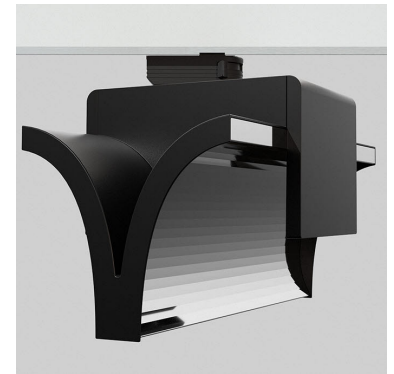

EXO DOUBLE 3000, 930 (BBL), FLOOD, BLACK

ITAB

- ✓ Pure and minimalistic design
- ✓ From low to high lumens
- ✓ Very easy to adjust and flexible spacing
- ✓ Symmetrical and asymmetrical light distribution in the same design
- ✓ Available in white, black and grey.

TECHNICAL SPECIFICATION

Product Code	311-541-20
Colour	Black
Control	On/off
CRI light colour	930 (BBL)
Delivered lumen output lm	2 x 2850
Driver	Built in
EEL	A++
Light distribution	Flood
Lightsource	LED COB
Mains input voltage	220-240 V
Measurements A	300
Measurements B	185
Measurements C	207
Mounting	Track
Position	360°
Lifetime	L80 B10, 50.000h
Protection	IP 20, class I
Start Time	Instant
System power W	2 x 26,2
Unit	mm
Weight	1,55