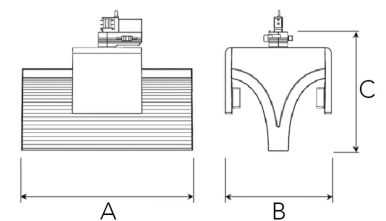

EXO DOUBLE 3000, 930 (BBL), FLOOD, BLACK

ITAB

- ✓ Pure and minimalistic design
- ✓ From low to high lumens
- ✓ Very easy to adjust and flexible spacing
- ✓ Symmetrical and asymmetrical light distribution in the same design
- ✓ Available in white, black and grey.

TECHNICAL SPECIFICATION

Product Code	311-541-20
Colour	Black
Control	On/off
CRI light colour	930 (BBL)
Delivered lumen output lm	2 x 2850
Driver	Built in
EEL	A++
Light distribution	Flood
Lightsource	LED COB
Mains input voltage	220-240 V
Measurements A	300
Measurements B	185
Measurements C	207
Mounting	Track
Position	360°
Lifetime	L80 B10, 50.000h
Protection	IP 20, class I
Start Time	Instant
System power W	2 x 26,2
Unit	mm
Weight	1,55

A= 300mm, B= 185mm, C= 207mm

ITAB

Phone: +46 910 733 790
info@nordiclight.se

Please note that this product sheet is for a specific product and colour. The pictures may show examples of other available colours