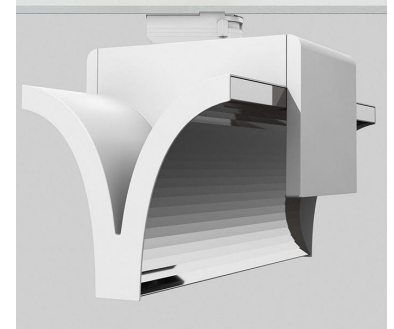

EXO DOUBLE 3000, 930 (BBL), FLOOD, BLACK

ITAB

- ✓ Pure and minimalistic design
- ✓ From low to high lumens
- ✓ Very easy to adjust and flexible spacing
- ✓ Symmetrical and asymmetrical light distribution in the same design
- ✓ Available in white, black and grey.

TECHNICAL SPECIFICATION

Product Code	311-541-20
Colour	Black
Control	On/off
CRI light colour	930 (BBL)
Delivered lumen output lm	2 x 2850
Driver	Built in
EEL	A++
Light distribution	Flood
Lightsource	LED COB
Mains input voltage	220-240 V
Measurements A	300
Measurements B	185
Measurements C	207
Mounting	Track
Position	360°
Lifetime	L80 B10, 50.000h
Protection	IP 20, class I
Start Time	Instant
System power W	2 x 26,2
Unit	mm
Weight	1,55