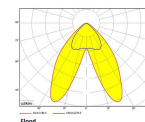

ITAB

Phone: +46 910 733 790
info@nordiclight.se

Please note that this product sheet is for a specific product and colour. The pictures may show examples of other available colours