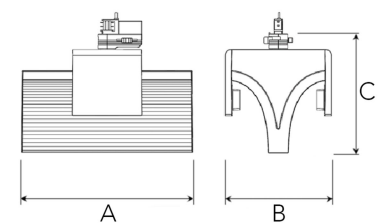

EXO DOUBLE 3000, 930 (BBL), FLOOD, WHITE

ITAB

- ✓ Pure and minimalistic design
- ✓ From low to high lumens
- ✓ Very easy to adjust and flexible spacing
- ✓ Symmetrical and asymmetrical light distribution in the same design
- ✓ Available in white, black and grey.

TECHNICAL SPECIFICATION

Product Code	311-541-10
Colour	White
Control	On/off
CRI light colour	930 (BBL)
Delivered lumen output lm	2 x 2850
Driver	Built in
EEL	A++
Light distribution	Flood
Lightsource	LED COB
Mains input voltage	220-240 V
Measurements A	300
Measurements B	185
Measurements C	207
Mounting	Track
Position	360°
Lifetime	L80 B10, 50.000h
Protection	IP 20, class I
Start Time	Instant
System power W	2 x 26,2
Unit	mm
Weight	1,55

A= 300mm, B= 185mm, C= 207mm