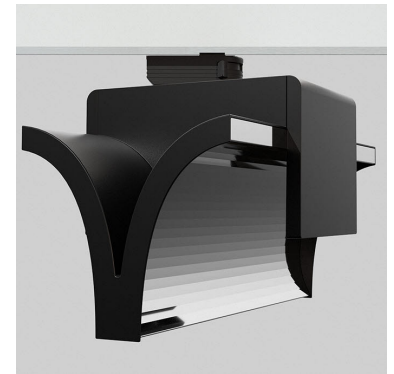

EXO DOUBLE 3000, 930 (BBL), FLOOD, WHITE

ITAB

- ✓ Pure and minimalistic design
- ✓ From low to high lumens
- ✓ Very easy to adjust and flexible spacing
- ✓ Symmetrical and asymmetrical light distribution in the same design
- ✓ Available in white, black and grey.

TECHNICAL SPECIFICATION

Product Code	311-541-10
Colour	White
Control	On/off
CRI light colour	930 (BBL)
Delivered lumen output lm	2 x 2850
Driver	Built in
EEL	A++
Light distribution	Flood
Lightsource	LED COB
Mains input voltage	220-240 V
Measurements A	300
Measurements B	185
Measurements C	207
Mounting	Track
Position	360°
Lifetime	L80 B10, 50.000h
Protection	IP 20, class I
Start Time	Instant
System power W	2 x 26,2
Unit	mm
Weight	1,55

A= 300mm, B= 185mm, C= 207mm