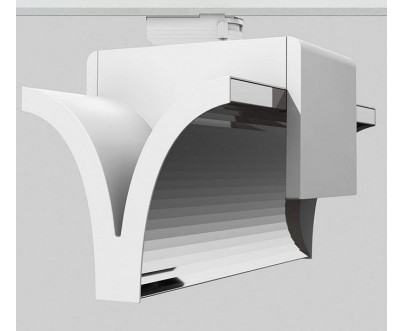

EXO DOUBLE 3000, 930 (BBL), FLOOD, WHITE

ITAB

- ✓ Pure and minimalistic design
- ✓ From low to high lumens
- ✓ Very easy to adjust and flexible spacing
- ✓ Symmetrical and asymmetrical light distribution in the same design
- ✓ Available in white, black and grey.

TECHNICAL SPECIFICATION

Product Code	311-541-10
Colour	White
Control	On/off
CRI light colour	930 (BBL)
Delivered lumen output lm	2 x 2850
Driver	Built in
EEL	A++
Light distribution	Flood
Lightsource	LED COB
Mains input voltage	220-240 V
Measurements A	300
Measurements B	185
Measurements C	207
Mounting	Track
Position	360°
Lifetime	L80 B10, 50.000h
Protection	IP 20, class I
Start Time	Instant
System power W	2 x 26,2
Unit	mm
Weight	1,55

A= 300mm, B= 185mm, C= 207mm