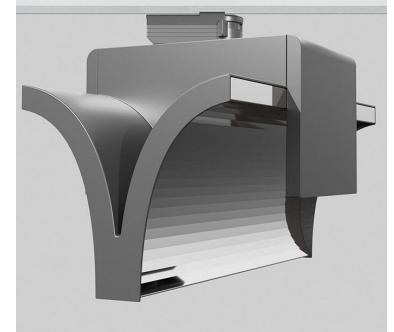

EXO DOUBLE 3000, 930 (BBL), FLOOD, WHITE

ITAB

- ✓ Pure and minimalistic design
- ✓ From low to high lumens
- ✓ Very easy to adjust and flexible spacing
- ✓ Symmetrical and asymmetrical light distribution in the same design
- ✓ Available in white, black and grey.

TECHNICAL SPECIFICATION

Product Code	311-541-10
Colour	White
Control	On/off
CRI light colour	930 (BBL)
Delivered lumen output lm	2 x 2850
Driver	Built in
EEL	A++
Light distribution	Flood
Lightsource	LED COB
Mains input voltage	220-240 V
Measurements A	300
Measurements B	185
Measurements C	207
Mounting	Track
Position	360°
Lifetime	L80 B10, 50.000h
Protection	IP 20, class I
Start Time	Instant
System power W	2 x 26,2
Unit	mm
Weight	1,55

A= 300mm, B= 185mm, C= 207mm