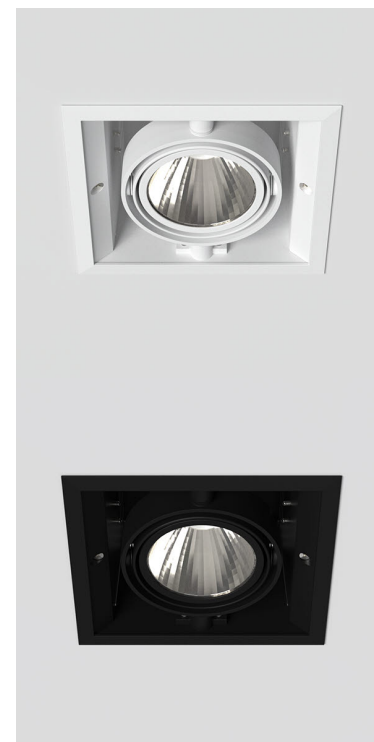

ORION I 1500, 930 (BBL), SPOT, BLACK

ITAB

- ✓ Discreet and clean-looking ceiling
- ✓ Swivel the light up to 30° in any direction
- ✓ Available in white, black and grey

TECHNICAL SPECIFICATION

Product Code	300-503-20
Colour	Black
Control	On/off
CRI light colour	930 (BBL)
Delivered lumen output lm	1400
Driver	Stand alone, included
EEL	A++
Light distribution	Spot
Lightsource	LED COB
Mains input voltage	220-240 V
Measurements A	165
Measurements B	158
Measurements C	103
Mounting	Recessed
Position	360°/30°
Lifetime	L80 B10, 50.000h
Protection	IP 20, class III
Sawing instructions x	157
Sawing instructions y	150
Start Time	Instant
System power W	12
Unit	mm
Weight	0,9

157 x 150mm