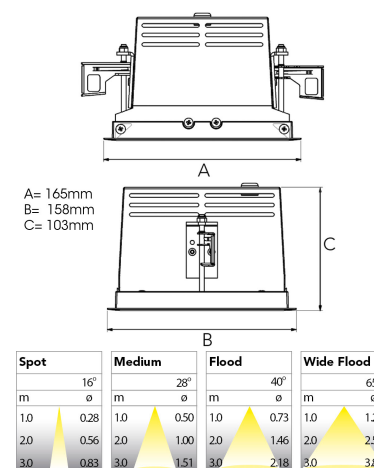

ORION I 1500, 930 (BBL), SPOT, BLACK

ITAB

- ✓ Discreet and clean-looking ceiling
- ✓ Swivel the light up to 30° in any direction
- ✓ Available in white, black and grey

TECHNICAL SPECIFICATION

Product Code	300-503-20
Colour	Black
Control	On/off
CRI light colour	930 (BBL)
Delivered lumen output lm	1400
Driver	Stand alone, included
EEL	A++
Light distribution	Spot
Lightsource	LED COB
Mains input voltage	220-240 V
Measurements A	165
Measurements B	158
Measurements C	103
Mounting	Recessed
Position	360°/30°
Lifetime	L80 B10, 50.000h
Protection	IP 20, class III
Sawing instructions x	157
Sawing instructions y	150
Start Time	Instant
System power W	12
Unit	mm
Weight	0,9

157 x 150mm