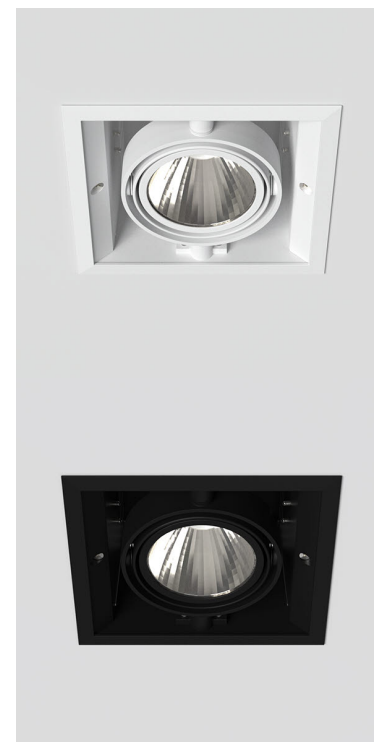

ORION I 1500, 930 (BBL), FLOOD, GREY

ITAB

- ✓ Discreet and clean-looking ceiling
- ✓ Swivel the light up to 30° in any direction
- ✓ Available in white, black and grey

TECHNICAL SPECIFICATION

Product Code	300-505-30
Colour	Grey
Control	On/off
CRI light colour	930 (BBL)
Delivered lumen output lm	1400
Driver	Stand alone, included
EEL	A++
Light distribution	Flood
Lightsource	LED COB
Mains input voltage	220-240 V
Measurements A	165
Measurements B	158
Measurements C	103
Mounting	Recessed
Position	360°/30°
Lifetime	L80 B10, 50.000h
Protection	IP 20, class III
Sawing instructions x	157
Sawing instructions y	150
Start Time	Instant
System power W	12
Unit	mm
Weight	0,9

157 x 150mm