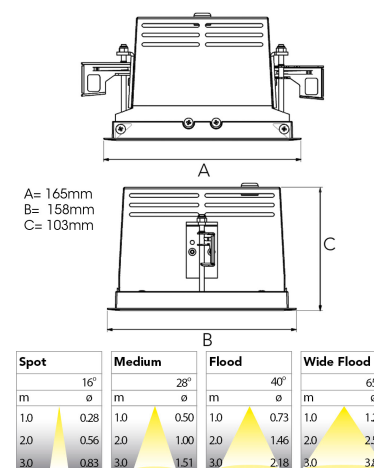

ORION I 1500, 930 (BBL), FLOOD, GREY

ITAB

- ✓ Discreet and clean-looking ceiling
- ✓ Swivel the light up to 30° in any direction
- ✓ Available in white, black and grey

TECHNICAL SPECIFICATION

Product Code	300-505-30
Colour	Grey
Control	On/off
CRI light colour	930 (BBL)
Delivered lumen output lm	1400
Driver	Stand alone, included
EEL	A++
Light distribution	Flood
Lightsource	LED COB
Mains input voltage	220-240 V
Measurements A	165
Measurements B	158
Measurements C	103
Mounting	Recessed
Position	360°/30°
Lifetime	L80 B10, 50.000h
Protection	IP 20, class III
Sawing instructions x	157
Sawing instructions y	150
Start Time	Instant
System power W	12
Unit	mm
Weight	0,9

157 x 150mm