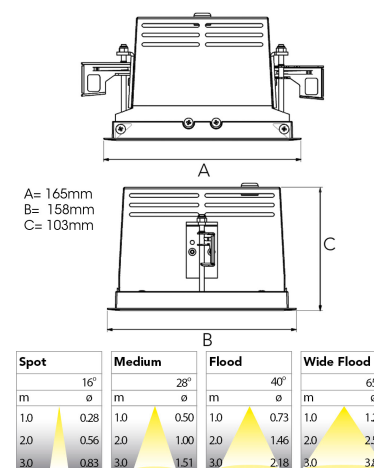

ORION I 1500, 930 (BBL), FLOOD, BLACK

ITAB

- ✓ Discreet and clean-looking ceiling
- ✓ Swivel the light up to 30° in any direction
- ✓ Available in white, black and grey

TECHNICAL SPECIFICATION

Product Code	300-505-20
Colour	Black
Control	On/off
CRI light colour	930 (BBL)
Delivered lumen output lm	1400
Driver	Stand alone, included
EEL	A++
Light distribution	Flood
Lightsource	LED COB
Mains input voltage	220-240 V
Measurements A	165
Measurements B	158
Measurements C	103
Mounting	Recessed
Position	360°/30°
Lifetime	L80 B10, 50.000h
Protection	IP 20, class III
Sawing instructions x	157
Sawing instructions y	150
Start Time	Instant
System power W	12
Unit	mm
Weight	0,9

157 x 150mm