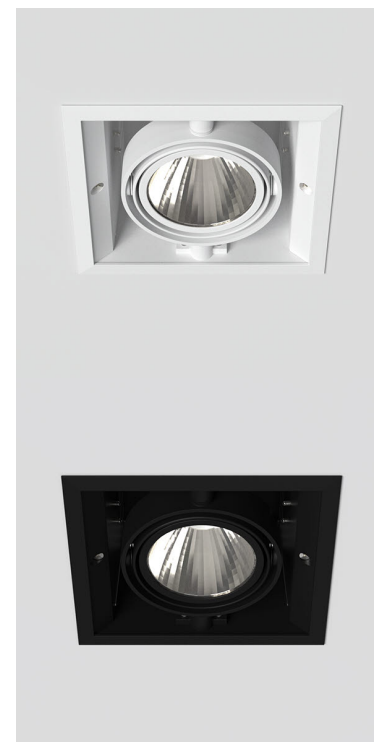

ORION I 1500, 930 (BBL), FLOOD, BLACK

ITAB

- ✓ Discreet and clean-looking ceiling
- ✓ Swivel the light up to 30° in any direction
- ✓ Available in white, black and grey

TECHNICAL SPECIFICATION

Product Code	300-505-20
Colour	Black
Control	On/off
CRI light colour	930 (BBL)
Delivered lumen output lm	1400
Driver	Stand alone, included
EEL	A++
Light distribution	Flood
Lightsource	LED COB
Mains input voltage	220-240 V
Measurements A	165
Measurements B	158
Measurements C	103
Mounting	Recessed
Position	360°/30°
Lifetime	L80 B10, 50.000h
Protection	IP 20, class III
Sawing instructions x	157
Sawing instructions y	150
Start Time	Instant
System power W	12
Unit	mm
Weight	0,9

157 x 150mm