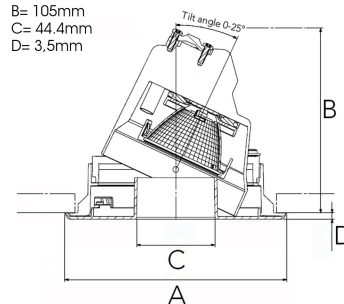

RAY 1000, 930 (BBBL), MEDIUM, BLACK

ITAB

- ✓ Techo discreto, tranquilo y de aspecto limpio
- ✓ Instalación sin herramientas
- ✓ Disponible en blanco, negro y gris

TECHNICAL SPECIFICATION

Product Code	317-501-20
Colour	Black
Control	On/off
CRI light colour	930 (BBBL)
Delivered lumen output lm	1000
Driver	Included
EEL	E
Light distribution	Medium
Lightsource	LED COB
Mains input voltage	220-240 V
Measurements A	126
Measurements B	105
Measurements C	44,4
Measurements D	3,5
Mounting	Recessed
Position	360°/20°
Lifetime	L80 B10, 50.000h
Protection	IP 20, class III
Sawing instructions diameter	114
Start Time	Instant
System power W	16
Unit	mm
Weight	0.4

A= 126mm
B= 105mm
C= 44.4mm
D= 3.5mm

Spot			Medium		
m	o	13°	m	o	27°
1.0	0.23		1.0	0.48	
2.0	0.46		2.0	0.95	
3.0	0.69		3.0	1.43	

114mm