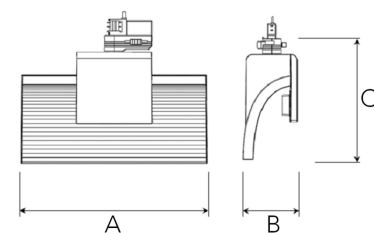

EXO SINGLE 4000, 930 (BBL), TILTABLE, FLOOD, GREY

ITAB

- ✓ Pure and minimalistic design
- ✓ From low to high lumens
- ✓ Very easy to adjust and flexible spacing
- ✓ Symmetrical and asymmetrical light distribution in the same design
- ✓ Available in white, black and grey.

TECHNICAL SPECIFICATION

Product Code	311-575-30
Colour	Grey
Control	On/off
CRI light colour	930 (BBL)
Delivered lumen output lm	3800
Driver	Built in
EEL	A+
Light distribution	Tiltable, Flood
Lightsource	LED COB
Mains input voltage	220-240 V
Measurements A	300
Measurements B	93
Measurements C	207
Mounting	Track
Position	360°
Lifetime	L80 B10, 50.000h
Protection	IP 20, class I
Start Time	Instant
System power W	40
Unit	mm
Weight	0.85

A= 300mm, B= 93mm, C= 207mm