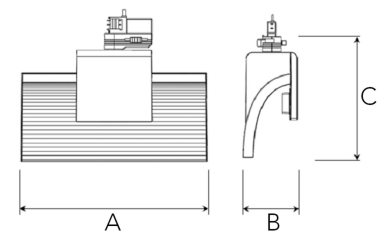

EXO SINGLE 4000, 930 (BBL), TILTABLE, FLOOD, BLACK

ITAB

- ✓ Pure and minimalistic design
- ✓ From low to high lumens
- ✓ Very easy to adjust and flexible spacing
- ✓ Symmetrical and asymmetrical light distribution in the same design
- ✓ Available in white, black and grey.

TECHNICAL SPECIFICATION

| | |
|---------------------------|------------------|
| Product Code | 311-575-20 |
| Colour | Black |
| Control | On/off |
| CRI light colour | 930 (BBL) |
| Delivered lumen output lm | 3800 |
| Driver | Built in |
| EEL | A+ |
| Light distribution | Tilttable, Flood |
| Lightsource | LED COB |
| Mains input voltage | 220-240 V |
| Measurements A | 300 |
| Measurements B | 93 |
| Measurements C | 207 |
| Mounting | Track |
| Position | 360° |
| Lifetime | L80 B10, 50.000h |
| Protection | IP 20, class I |
| Start Time | Instant |
| System power W | 40 |
| Unit | mm |
| Weight | 0.85 |

A= 300mm, B= 93mm, C= 207mm