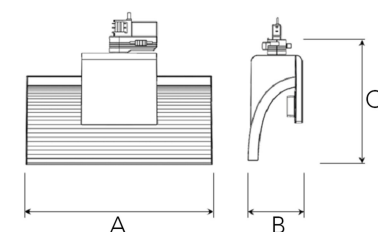

EXO SINGLE 5000, 840, FLOOD, BLACK

ITAB

- ✓ Pure and minimalistic design
- ✓ From low to high lumens
- ✓ Very easy to adjust and flexible spacing
- ✓ Symmetrical and asymmetrical light distribution in the same design
- ✓ Available in white, black and grey.

TECHNICAL SPECIFICATION

Product Code	311-702-20
Colour	Black
Control	On/off
CRI light colour	840
Delivered lumen output lm	5000
Driver	Built in
EEL	A++
Light distribution	Flood
Lightsource	LED COB
Mains input voltage	220-240 V
Measurements A	300
Measurements B	93
Measurements C	207
Mounting	Track
Position	360°
Lifetime	L80 B10, 50.000h
Protection	IP 20, class I
Start Time	Instant
System power W	38
Unit	mm
Weight	0.85

A= 300mm, B= 93mm, C= 207mm