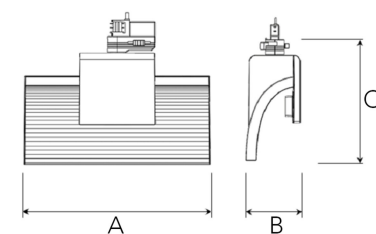

EXO SINGLE 3000, 930 (BBL), FLOOD, GREY

ITAB

- ✓ Pure and minimalistic design
- ✓ From low to high lumens
- ✓ Very easy to adjust and flexible spacing
- ✓ Symmetrical and asymmetrical light distribution in the same design
- ✓ Available in white, black and grey.

TECHNICAL SPECIFICATION

Product Code	311-501-30
Colour	Grey
Control	On/off
CRI light colour	930 (BBL)
Delivered lumen output lm	2850
Driver	Built in
EEL	A++
Light distribution	Flood
Lightsource	LED COB
Mains input voltage	220-240 V
Measurements A	300
Measurements B	93
Measurements C	207
Mounting	Track
Position	360°
Lifetime	L80 B10, 50.000h
Protection	IP 20, class I
Start Time	Instant
System power W	26
Unit	mm
Weight	0.85

A= 300mm, B= 93mm, C= 207mm