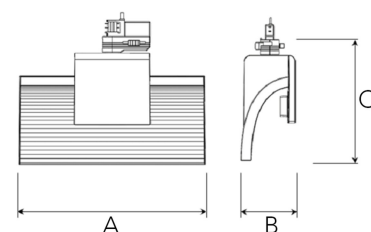

# EXO SINGLE 3000, 930 (BBL), FLOOD, BLACK

ITAB

- ✓ Pure and minimalistic design
- ✓ From low to high lumens
- ✓ Very easy to adjust and flexible spacing
- ✓ Symmetrical and asymmetrical light distribution in the same design
- ✓ Available in white, black and grey.

## TECHNICAL SPECIFICATION

Product Code	311-501-20
Colour	Black
Control	On/off
CRI light colour	930 (BBL)
Delivered lumen output lm	2850
Driver	Built in
EEL	A++
Light distribution	Flood
Lightsource	LED COB
Mains input voltage	220-240 V
Measurements A	300
Measurements B	93
Measurements C	207
Mounting	Track
Position	360°
Lifetime	L80 B10, 50.000h
Protection	IP 20, class I
Start Time	Instant
System power W	26
Unit	mm
Weight	0.85

A= 300mm, B= 93mm, C= 207mm