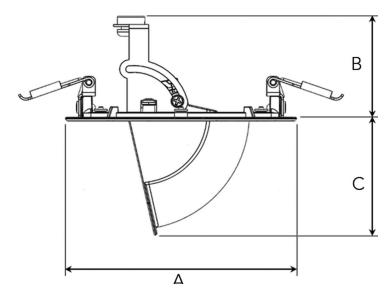

## TECHNICAL SPECIFICATION

|                              |                       |
|------------------------------|-----------------------|
| Product Code                 | 303-503-30            |
| Colour                       | Grey                  |
| Control                      | On/off                |
| CRI light colour             | 930 (BBL)             |
| Delivered lumen output lm    | 1150                  |
| Driver                       | Stand alone, included |
| EEL                          | A+                    |
| Light distribution           | Wide flood            |
| Lightsource                  | LED COB               |
| Mains input voltage          | 220-240 V             |
| Measurements A               | 118                   |
| Measurements B               | 56                    |
| Measurements C               | 61                    |
| Mounting                     | Recessed              |
| Position                     | 355°/80°              |
| Lifetime                     | L80 B10, 50.000h      |
| Protection                   | IP 20, class III      |
| Sawing instructions diameter | 108                   |
| Start Time                   | Instant               |
| System power W               | 11                    |
| Unit                         | mm                    |
| Weight                       | 0,2                   |

A= 118mm, B= 56mm, C= 61mm

| Spot |      | Medium |      | Flood |      | Wide Flood |      |
|------|------|--------|------|-------|------|------------|------|
| 15°  |      | 27°    |      | 36°   |      | 56°        |      |
| m    | ø    | m      | ø    | m     | ø    | m          | ø    |
| 1.0  | 0.26 | 1.0    | 0.47 | 1.0   | 0.65 | 1.0        | 1.06 |
| 2.0  | 0.53 | 2.0    | 0.95 | 2.0   | 1.30 | 2.0        | 2.12 |
| 3.0  | 0.79 | 3.0    | 1.42 | 3.0   | 1.95 | 3.0        | 3.18 |

108mm