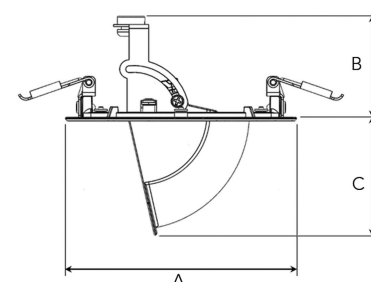

TECHNICAL SPECIFICATION

Product Code	303-501-20
Colour	Black
Control	On/off
CRI light colour	930 (BBL)
Delivered lumen output lm	1150
Driver	Stand alone, included
EEL	A+
Light distribution	Medium
Lightsource	LED COB
Mains input voltage	220-240 V
Measurements A	118
Measurements B	56
Measurements C	61
Mounting	Recessed
Position	355°/80°
Lifetime	L80 B10, 50.000h
Protection	IP 20, class III
Sawing instructions diameter	108
Start Time	Instant
System power W	11
Unit	mm
Weight	0,2

A= 118mm, B= 56mm, C= 61mm

Spot	Medium	Flood	Wide Flood
15°	27°	36°	56°
m	φ	m	φ
1.0	0.26	1.0	0.47
2.0	0.53	2.0	0.95
3.0	0.79	3.0	1.42
1.0	0.65	1.0	1.06
2.0	1.30	2.0	2.12
3.0	1.95	3.0	3.18

108mm

ITAB

Phone: +46 910 733 790
info@nordiclight.se