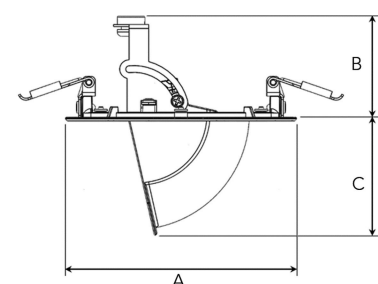

# ZIMLED 1200, 930 (BBL), MEDIUM, WHITE

ITAB

- ✓ Discreet and clean-looking ceiling
- ✓ Available in different colour temperatures
- ✓ Tool-free installation
- ✓ Available in white, black and grey
- ✓ Easy to adjust

## TECHNICAL SPECIFICATION

Product Code	303-501-10
Colour	White
Control	On/off
CRI light colour	930 (BBL)
Delivered lumen output lm	1150
Driver	Stand alone, included
EEI	A+
Light distribution	Medium
Lightsource	LED COB
Mains input voltage	220-240 V
Measurements A	118
Measurements B	56
Measurements C	61
Mounting	Recessed
Position	355°/80°
Lifetime	L80 B10, 50.000h
Protection	IP 20, class III
Sawing instructions diameter	108
Start Time	Instant
System power W	11
Unit	mm
Weight	0,2

A= 118mm, B= 56mm, C= 61mm

Spot	Medium	Flood	Wide Flood
15°	27°	36°	56°
m	ø	m	ø
1.0	0.26	1.0	0.47
2.0	0.53	2.0	0.95
3.0	0.79	3.0	1.42
1.0	0.65	1.0	1.06
2.0	1.30	2.0	2.12
3.0	1.95	3.0	3.18

108mm