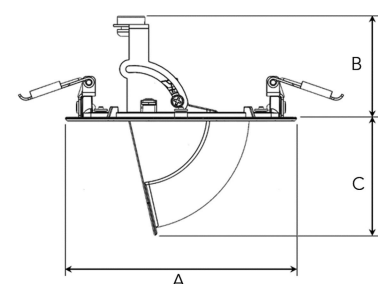

ZIMLED 1200, 930 (BBL), FLOOD, BLACK

ITAB

- ✓ Discreet and clean-looking ceiling
- ✓ Available in different colour temperatures
- ✓ Tool-free installation
- ✓ Available in white, black and grey
- ✓ Easy to adjust

TECHNICAL SPECIFICATION

Product Code	303-502-20
Colour	Black
Control	On/off
CRI light colour	930 (BBL)
Delivered lumen output lm	1150
Driver	Stand alone, included
EEL	A+
Light distribution	Flood
Lightsource	LED COB
Mains input voltage	220-240 V
Measurements A	118
Measurements B	56
Measurements C	61
Mounting	Recessed
Position	355°/80°
Lifetime	L80 B10, 50.000h
Protection	IP 20, class III
Sawing instructions diameter	108
Start Time	Instant
System power W	11
Unit	mm
Weight	0,2

A= 118mm, B= 56mm, C= 61mm

Spot		Medium		Flood		Wide Flood	
15°		27°		36°		56°	
m	ø	m	ø	m	ø	m	ø
1.0	0.26	1.0	0.47	1.0	0.65	1.0	1.06
2.0	0.53	2.0	0.95	2.0	1.30	2.0	2.12
3.0	0.79	3.0	1.42	3.0	1.95	3.0	3.18

108mm