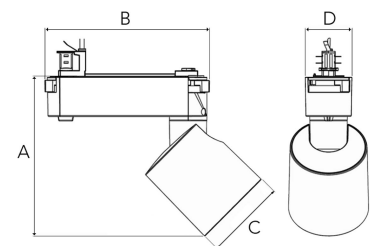

# REVOC MINI 2000, 930 (BBL), SPOT, GREY

- ✓ Pure and minimalistic design
- ✓ One family from low to high lumens
- ✓ Easy to adjust
- ✓ Driver integrated with track
- ✓ Available in white, black and grey.

## TECHNICAL SPECIFICATION

Product Code	285-510-30
Colour	Grey
Control	On/off
CRI light colour	930 (BBL)
Delivered lumen output lm	1890
Driver	Built in
EEL	A++
Light distribution	Spot
Lightsource	LED COB
Mains input voltage	220-240 V
Measurements A	166
Measurements B	172
Measurements C	83,5
Measurements D	49
Mounting	Track
Position	360°/90°
Lifetime	L80 B10, 50.000h
Protection	IP 20, class I
Start Time	Instant
System power W	17
Unit	mm
Weight	0,76

A= 166mm, B= 172mm  
C= 83,5mm, D= 45mm

Spot	Medium	Flood	Wide Flood
16°	28°	40°	65°
ø	ø	ø	ø
1.0 0.28	1.0 0.50	1.0 0.73	1.0 1.28
2.0 0.56	2.0 1.00	2.0 1.46	2.0 2.56
3.0 0.83	3.0 1.51	3.0 2.18	3.0 3.84