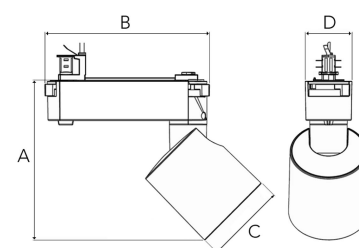

# REVOC MINI 2500, 930 (BBL), MEDIUM, GREY

- ✓ Pure and minimalistic design
- ✓ One family from low to high lumens
- ✓ Easy to adjust
- ✓ Driver integrated with track
- ✓ Available in white, black and grey.

## TECHNICAL SPECIFICATION

Product Code	285-591-30
Colour	Grey
Control	On/off
CRI light colour	930 (BBL)
Delivered lumen output lm	2400
Driver	Built in
EEL	A++
Light distribution	Medium
Lightsource	LED COB
Mains input voltage	220-240 V
Measurements A	166
Measurements B	172
Measurements C	83,5
Measurements D	49
Mounting	Track
Position	360°/90°
Lifetime	L80 B10, 50.000h
Protection	IP 20, class I
Start Time	Instant
System power W	23
Unit	mm
Weight	0,76

A= 166mm, B= 172mm  
C= 83,5mm, D= 45mm

Spot	Medium	Flood	Wide Flood
16°	28°	40°	65°
m	m	m	m
1.0	1.0	1.0	1.0
2.0	2.0	2.0	2.0
3.0	3.0	3.0	3.0
0.28	0.50	0.73	1.28
0.56	1.00	1.46	2.56
0.83	1.51	2.18	3.84