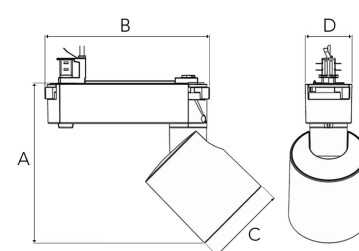

REVOC MINI 2500, 930 (BBL), MEDIUM, BLACK

- ✓ Pure and minimalistic design
- ✓ One family from low to high lumens
- ✓ Easy to adjust
- ✓ Driver integrated with track
- ✓ Available in white, black and grey.

TECHNICAL SPECIFICATION

Product Code	285-591-20
Colour	Black
Control	On/off
CRI light colour	930 (BBL)
Delivered lumen output lm	2400
Driver	Built in
EEI	A++
Light distribution	Medium
Lightsource	LED COB
Mains input voltage	220-240 V
Measurements A	166
Measurements B	172
Measurements C	83,5
Measurements D	49
Mounting	Track
Position	360°/90°
Lifetime	L80 B10, 50.000h
Protection	IP 20, class I
Start Time	Instant
System power W	23
Unit	mm
Weight	0,76

A= 166mm, B= 172mm
C= 83,5mm, D= 45mm

Spot	Medium	Flood	Wide Flood
16°	28°	40°	65°
m	m	m	m
1.0	1.0	1.0	1.0
2.0	2.0	2.0	2.0
3.0	3.0	3.0	3.0
0.28	0.50	0.73	1.28
0.56	1.00	1.46	2.56
0.83	1.51	2.18	3.84