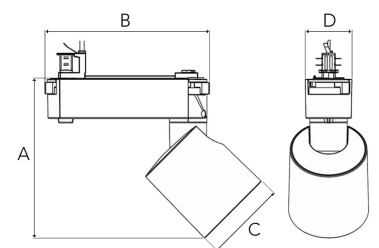

# REVOC MINI 2000, 930 (BBL), MEDIUM, BLACK

ITAB

- ✓ Pure and minimalistic design
- ✓ One family from low to high lumens
- ✓ Easy to adjust
- ✓ Driver integrated with track
- ✓ Available in white, black and grey.

## TECHNICAL SPECIFICATION

Product Code	285-511-20
Colour	Black
Control	On/off
CRI light colour	930 (BBL)
Delivered lumen output lm	1890
Driver	Built in
EEL	A++
Light distribution	Medium
Lightsource	LED COB
Mains input voltage	220-240 V
Measurements A	166
Measurements B	172
Measurements C	83,5
Measurements D	49
Mounting	Track
Position	360°/90°
Lifetime	L80 B10, 50.000h
Protection	IP 20, class I
Start Time	Instant
System power W	17
Unit	mm
Weight	0,76

A= 166mm, B= 172mm  
C= 83,5mm, D= 45mm

Spot	Medium	Flood	Wide Flood
16°	28°	40°	65°
m	m	m	m
1.0	1.0	1.0	1.0
2.0	2.0	2.0	2.0
3.0	3.0	3.0	3.0
0.28	0.50	0.73	1.28
0.56	1.00	1.46	2.56
0.83	1.51	2.18	3.84