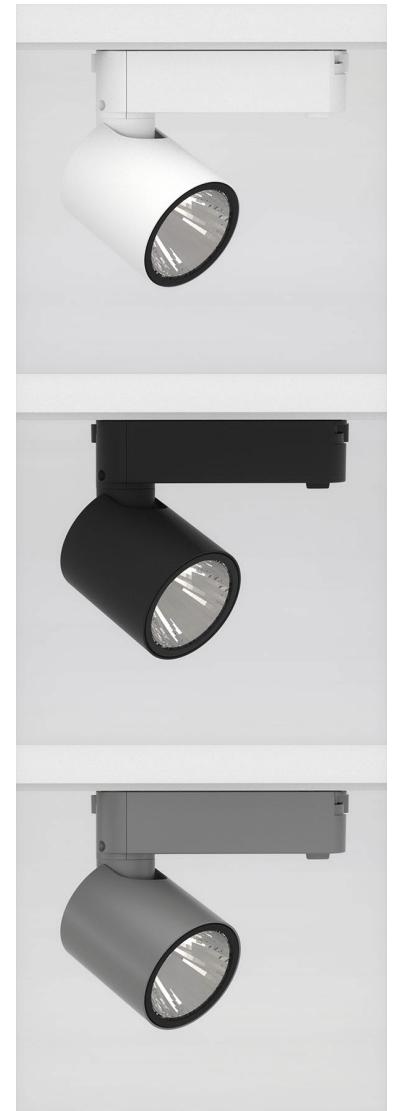

# REVOC MINI 2000, 930 (BBL), MEDIUM, BLACK

ITAB

- ✓ Pure and minimalistic design
- ✓ One family from low to high lumens
- ✓ Easy to adjust
- ✓ Driver integrated with track
- ✓ Available in white, black and grey.

## TECHNICAL SPECIFICATION

Product Code	285-511-20
Colour	Black
Control	On/off
CRI light colour	930 (BBL)
Delivered lumen output lm	1890
Driver	Built in
EEL	A++
Light distribution	Medium
Lightsource	LED COB
Mains input voltage	220-240 V
Measurements A	166
Measurements B	172
Measurements C	83,5
Measurements D	49
Mounting	Track
Position	360°/90°
Lifetime	L80 B10, 50.000h
Protection	IP 20, class I
Start Time	Instant
System power W	17
Unit	mm
Weight	0,76

A= 166mm, B= 172mm  
C= 83,5mm, D= 45mm

Spot	Medium	Flood	Wide Flood
16°	28°	40°	65°
m	m	m	m
1.0	1.0	1.0	1.0
2.0	2.0	2.0	2.0
3.0	3.0	3.0	3.0
0.28	0.50	0.73	1.28
0.56	1.00	1.46	2.56
0.83	1.51	2.18	3.84