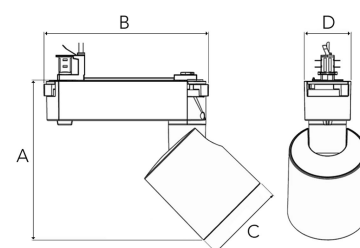

## TECHNICAL SPECIFICATION

Product Code	285-501-30
Colour	Grey
Control	On/off
CRI light colour	930 (BBL)
Delivered lumen output lm	1400
Driver	Built in
EEL	A++
Light distribution	Medium
Lightsource	LED COB
Mains input voltage	220-240 V
Measurements A	166
Measurements B	172
Measurements C	83,5
Measurements D	49
Mounting	Track
Position	360°/90°
Lifetime	L80 B10, 50.000h
Protection	IP 20, class I
Start Time	Instant
System power W	12
Unit	mm
Weight	0,76

A= 166mm, B= 172mm  
C= 83,5mm, D= 45mm

Spot	Medium	Flood	Wide Flood
16°	28°	40°	65°
m	m	m	m
1.0	1.0	1.0	1.0
2.0	2.0	2.0	2.0
3.0	3.0	3.0	3.0
0.28	0.50	0.73	1.28
0.56	1.00	1.46	2.56
0.83	1.51	2.18	3.84

ITAB