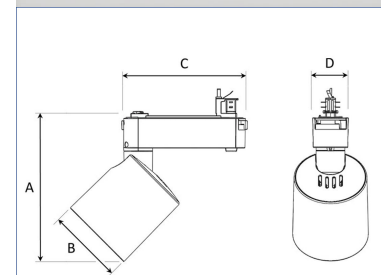

REVOC 4000, 930 (BBL), WIDE FLOOD, GREY

- ✓ Pure and minimalistic design
- ✓ One family from low to high lumens, two sizes
- ✓ Easy to adjust
- ✓ Driver integrated with track
- ✓ Available in white, black and grey

TECHNICAL SPECIFICATION

Product Code	287-513-30
Colour	Grey
Control	On/off
CRI light colour	930 (BBL)
Delivered lumen output lm	3850
Driver	Built in
EEL	A++
Light distribution	Wide flood
Lightsource	LED COB
Mains input voltage	220-240 V
Measurements A	198
Measurements B	104
Measurements C	167
Measurements D	49
Mounting	Track
Position	360°/90°
Lifetime	L80 B10, 50.000h
Protection	IP 20, class I
Start Time	Instant
System power W	35
Unit	mm
Weight	1

A= 198mm C= 167mm
B= 104mm D= 49mm

Spot		Medium		Flood		Wide Flood	
m	°	m	°	m	°	m	°
1.0	0.25	1.0	0.48	1.0	0.69	1.0	1.07
2.0	0.49	2.0	0.95	2.0	1.39	2.0	2.14
3.0	0.74	3.0	1.43	3.0	2.08	3.0	3.22