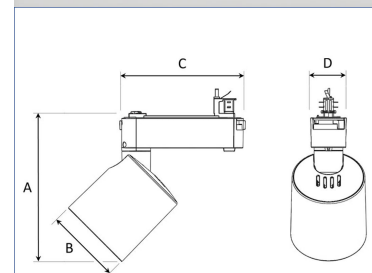

# REVOC 4000, 930 (BBL), FLOOD, GREY

- ✓ Pure and minimalistic design
- ✓ One family from low to high lumens, two sizes
- ✓ Easy to adjust
- ✓ Driver integrated with track
- ✓ Available in white, black and grey

## TECHNICAL SPECIFICATION

Product Code	287-512-30
Colour	Grey
Control	On/off
CRI light colour	930 (BBL)
Delivered lumen output lm	3850
Driver	Built in
EEL	A++
Light distribution	Flood
Lightsource	LED COB
Mains input voltage	220-240 V
Measurements A	198
Measurements B	104
Measurements C	167
Measurements D	49
Mounting	Track
Position	360°/90°
Lifetime	L80 B10, 50.000h
Protection	IP 20, class I
Start Time	Instant
System power W	35
Unit	mm
Weight	1

A= 198mm C= 167mm  
B= 104mm D= 49mm

Spot		Medium		Flood		Wide Flood	
m	°	m	°	m	°	m	°
1.0	0.25	1.0	0.48	1.0	0.69	1.0	1.07
2.0	0.49	2.0	0.95	2.0	1.39	2.0	2.14
3.0	0.74	3.0	1.43	3.0	2.08	3.0	3.22