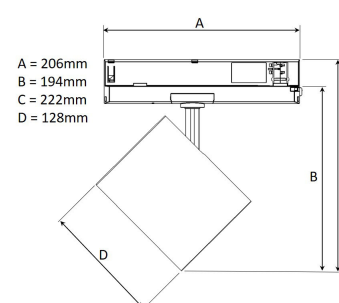

TECHNICAL SPECIFICATION

Product Code	369-03101540013
Colour	Grey
Control	On/off
CRI light colour	930 (BBBL)
Delivered lumen output lm	4800
Driver	Built in
EEL	A++
Light distribution	Wide flood
Lightsource	LED COB
Measurements A	162
Measurements B	194
Measurements C	222
Measurements D	128
Mounting	Track
Position	360°/90°
Lifetime	L80 B10, 50.000h
Protection	IP 20, class II
Start Time	Instant
System power W	40,7
Unit	mm
Weight	0,49

Spot	Medium	Flood	Wide Flood
16°	29°	40°	60°
m	m	m	m
1.0 0.31	1.0 0.52	1.0 0.76	1.0 1.16
2.0 0.62	2.0 1.05	2.0 1.52	2.0 2.32
3.0 0.93	3.0 1.57	3.0 2.28	3.0 3.48