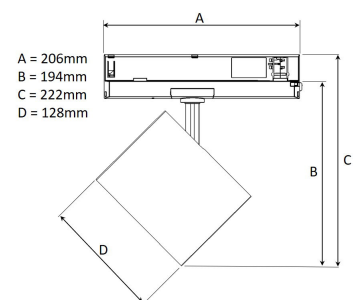

## TECHNICAL SPECIFICATION

Product Code	369-01101540013
Colour	White
Control	On/off
CRI light colour	930 (BBBL)
Delivered lumen output lm	4800
Driver	Built in
EEL	A++
Light distribution	Wide flood
Lightsource	LED COB
Measurements A	162
Measurements B	194
Measurements C	222
Measurements D	128
Mounting	Track
Position	360°/90°
Lifetime	L80 B10, 50.000h
Protection	IP 20, class II
Start Time	Instant
System power W	40,7
Unit	mm
Weight	0,49