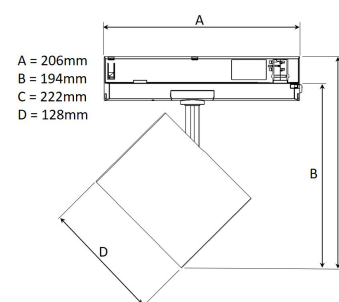

TECHNICAL SPECIFICATION

Product Code	369-03101530013
Colour	Grey
Control	On/off
CRI light colour	930 (BBBL)
Delivered lumen output lm	4800
Driver	Built in
EEL	A++
Light distribution	Flood
Lightsource	LED COB
Measurements A	162
Measurements B	194
Measurements C	222
Measurements D	128
Mounting	Track
Position	360°/90°
Lifetime	L80 B10, 50.000h
Protection	IP 20, class II
Start Time	Instant
System power W	40,7
Unit	mm
Weight	0,49

Spot	Medium	Flood	Wide Flood
16°	29°	40°	60°
m	o	m	o
1.0	0.31	0.52	0.76
2.0	0.62	1.05	1.52
3.0	0.93	1.57	2.28
			3.0
			3.48