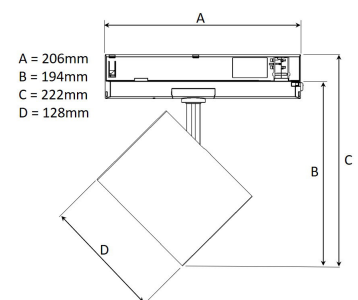

TECHNICAL SPECIFICATION

Product Code	369-02101530013
Colour	Black
Control	On/off
CRI light colour	930 (BBBL)
Delivered lumen output lm	4800
Driver	Built in
EEI	A++
Light distribution	Flood
Lightsource	LED COB
Measurements A	162
Measurements B	194
Measurements C	222
Measurements D	128
Mounting	Track
Position	360°/90°
Lifetime	L80 B10, 50.000h
Protection	IP 20, class II
Start Time	Instant
System power W	40,7
Unit	mm
Weight	0,49

Spot	Medium	Flood	Wide Flood
16°	29°	40°	60°
m	o	m	o
1.0	0.31	1.0	0.76
2.0	0.62	2.0	1.52
3.0	0.93	3.0	2.28
1.0	0.52	1.0	1.16
2.0	1.05	2.0	2.32
3.0	1.57	3.0	3.48