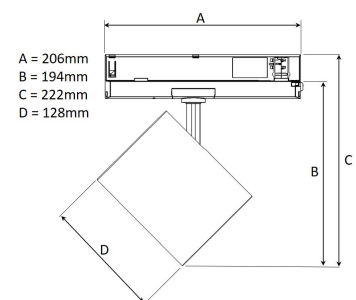

TECHNICAL SPECIFICATION

Product Code	369-03101510013
Colour	Grey
Control	On/off
CRI light colour	930 (BBBL)
Delivered lumen output lm	4800
Driver	Built in
EEL	A++
Light distribution	Spot
Lightsource	LED COB
Measurements A	162
Measurements B	194
Measurements C	222
Measurements D	128
Mounting	Track
Position	360°/90°
Lifetime	L80 B10, 50.000h
Protection	IP 20, class II
Start Time	Instant
System power W	40,7
Unit	mm
Weight	0,49

Spot	Medium	Flood	Wide Flood
16°	29°	40°	60°
m	m	m	m
1.0	1.0	1.0	1.0
2.0	2.0	2.0	2.0
3.0	3.0	3.0	3.0
0.31	0.52	0.76	1.16
0.62	1.05	1.52	2.32
0.93	1.57	2.28	3.48

ITAB

Phone: +46 910 733 790
info@nordiclight.se