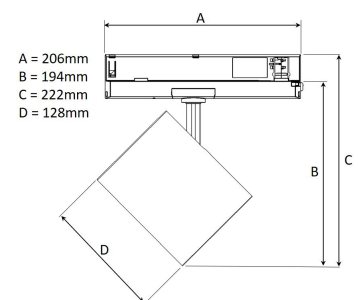

ZEN EVO 5000, 930 (BBBL), SPOT, BLACK

ITAB

- ✓ Very minimalistic/clean design
- ✓ High lumen output, perfect for the grocery and DIY retail sectors
- ✓ Highly efficient chip on board LED light source and segmented reflector for maximum efficacy
- ✓ Integrated, highly efficient electronic control gear in the track adapter
- ✓ Available in white, black and grey.

TECHNICAL SPECIFICATION

Product Code	369-02101510013
Colour	Black
Control	On/off
CRI light colour	930 (BBBL)
Delivered lumen output lm	4800
Driver	Built in
EEL	A++
Light distribution	Spot
Lightsource	LED COB
Measurements A	162
Measurements B	194
Measurements C	222
Measurements D	128
Mounting	Track
Position	360°/90°
Lifetime	L80 B10, 50.000h
Protection	IP 20, class II
Start Time	Instant
System power W	40,7
Unit	mm
Weight	0,49

Spot	Medium	Flood	Wide Flood
16°	29°	40°	60°
m	o	m	o
1.0	0.31	1.0	0.76
2.0	0.62	2.0	1.52
3.0	0.93	3.0	2.28
1.0	0.52	1.0	1.16
2.0	1.05	2.0	2.32
3.0	1.57	3.0	3.48