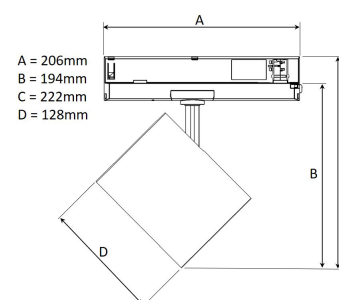

# ZEN EVO 5000, 930 (BBBL), SPOT, WHITE

ITAB

- ✓ Very minimalistic/clean design
- ✓ High lumen output, perfect for the grocery and DIY retail sectors
- ✓ Highly efficient chip on board LED light source and segmented reflector for maximum efficacy
- ✓ Integrated, highly efficient electronic control gear in the track adapter
- ✓ Available in white, black and grey.

## TECHNICAL SPECIFICATION

Product Code	369-01101510013
Colour	White
Control	On/off
CRI light colour	930 (BBBL)
Delivered lumen output lm	4800
Driver	Built in
EEI	A++
Light distribution	Spot
Lightsource	LED COB
Measurements A	162
Measurements B	194
Measurements C	222
Measurements D	128
Mounting	Track
Position	360°/90°
Lifetime	L80 B10, 50.000h
Protection	IP 20, class II
Start Time	Instant
System power W	40,7
Unit	mm
Weight	0,49

Spot	Medium	Flood	Wide Flood
16°	29°	40°	60°
m	m	m	m
o	o	o	o
1.0 0.31	1.0 0.52	1.0 0.76	1.0 1.16
2.0 0.62	2.0 1.05	2.0 1.52	2.0 2.32
3.0 0.93	3.0 1.57	3.0 2.28	3.0 3.48