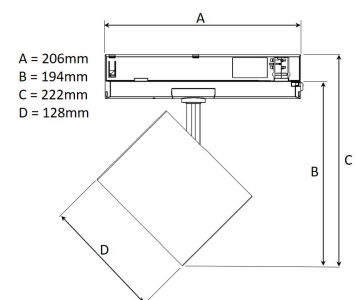

## TECHNICAL SPECIFICATION

Product Code	369-03091540013
Colour	Grey
Control	On/off
CRI light colour	930 (BBBL)
Delivered lumen output lm	4000
Driver	Built in
EEL	A++
Light distribution	Wide flood
Lightsource	LED COB
Measurements A	162
Measurements B	194
Measurements C	222
Measurements D	128
Mounting	Track
Position	360°/90°
Lifetime	L80 B10, 50.000h
Protection	IP 20, class II
Start Time	Instant
System power W	31,6
Unit	mm
Weight	0,49

Spot	Medium	Flood	Wide Flood
16°	29°	40°	60°
m	m	m	m
1.0 0.31	1.0 0.52	1.0 0.76	1.0 1.16
2.0 0.62	2.0 1.05	2.0 1.52	2.0 2.32
3.0 0.93	3.0 1.57	3.0 2.28	3.0 3.48