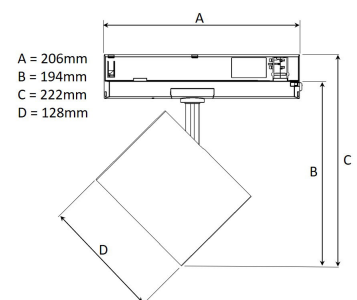

## TECHNICAL SPECIFICATION

Product Code	369-02091540013
Colour	Black
Control	On/off
CRI light colour	930 (BBBL)
Delivered lumen output lm	4000
Driver	Built in
EEL	A++
Light distribution	Wide flood
Lightsource	LED COB
Measurements A	162
Measurements B	194
Measurements C	222
Measurements D	128
Mounting	Track
Position	360°/90°
Lifetime	L80 B10, 50.000h
Protection	IP 20, class II
Start Time	Instant
System power W	31,6
Unit	mm
Weight	0,49

Spot	Medium	Flood	Wide Flood
16°	29°	40°	60°
m	o	m	o
1.0	0.31	0.52	0.76
2.0	0.62	1.05	1.52
3.0	0.93	1.57	2.28
			3.0
			3.48