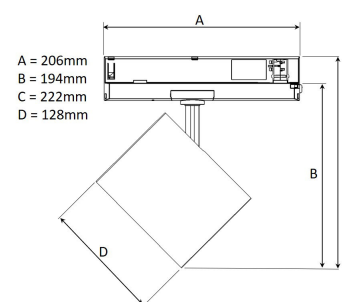

TECHNICAL SPECIFICATION

| | |
|---------------------------|------------------|
| Product Code | 369-01091540013 |
| Colour | White |
| Control | On/off |
| CRI light colour | 930 (BBBL) |
| Delivered lumen output lm | 4000 |
| Driver | Built in |
| EEL | A++ |
| Light distribution | Wide flood |
| Lightsource | LED COB |
| Measurements A | 162 |
| Measurements B | 194 |
| Measurements C | 222 |
| Measurements D | 128 |
| Mounting | Track |
| Position | 360°/90° |
| Lifetime | L80 B10, 50.000h |
| Protection | IP 20, class II |
| Start Time | Instant |
| System power W | 31,6 |
| Unit | mm |
| Weight | 0,49 |

| Spot | Medium | Flood | Wide Flood | | | | |
|------|--------|-------|------------|-----|------|-----|------|
| | 16° | 29° | 40° | 60° | | | |
| m | o | m | o | m | o | | |
| 1.0 | 0.31 | 1.0 | 0.52 | 1.0 | 0.76 | 1.0 | 1.16 |
| 2.0 | 0.62 | 2.0 | 1.05 | 2.0 | 1.52 | 2.0 | 2.32 |
| 3.0 | 0.93 | 3.0 | 1.57 | 3.0 | 2.28 | 3.0 | 3.48 |