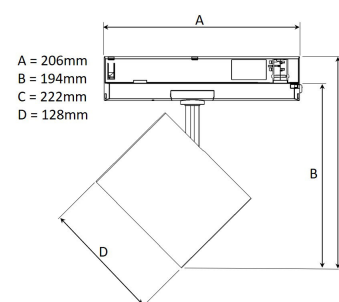

## TECHNICAL SPECIFICATION

Product Code	369-03091530013
Colour	Grey
Control	On/off
CRI light colour	930 (BBBL)
Delivered lumen output lm	4000
Driver	Built in
EEL	A++
Light distribution	Flood
Lightsource	LED COB
Measurements A	162
Measurements B	194
Measurements C	222
Measurements D	128
Mounting	Track
Position	360°/90°
Lifetime	L80 B10, 50.000h
Protection	IP 20, class II
Start Time	Instant
System power W	31,6
Unit	mm
Weight	0,49