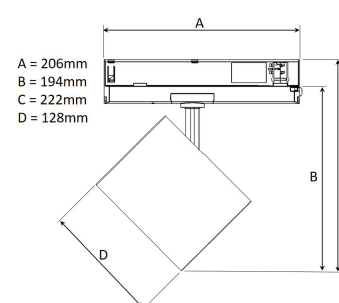

## TECHNICAL SPECIFICATION

Product Code	369-01091530013
Colour	White
Control	On/off
CRI light colour	930 (BBBL)
Delivered lumen output lm	4000
Driver	Built in
EEI	A++
Light distribution	Flood
Lightsource	LED COB
Measurements A	162
Measurements B	194
Measurements C	222
Measurements D	128
Mounting	Track
Position	360°/90°
Lifetime	L80 B10, 50.000h
Protection	IP 20, class II
Start Time	Instant
System power W	31,6
Unit	mm
Weight	0,49

Spot	Medium	Flood	Wide Flood
16°	29°	40°	60°
m	o	m	o
1.0	0.31	1.0	0.76
2.0	0.62	2.0	1.52
3.0	0.93	3.0	2.28
			1.16
			2.32
			3.48