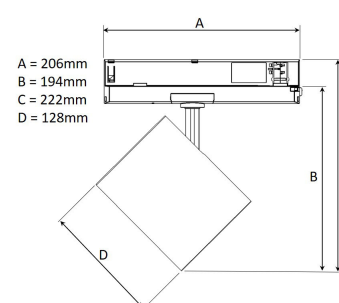

TECHNICAL SPECIFICATION

Product Code	369-03091520013
Colour	Grey
Control	On/off
CRI light colour	930 (BBBL)
Delivered lumen output lm	4000
Driver	Built in
EEL	A++
Light distribution	Medium
Lightsource	LED COB
Measurements A	162
Measurements B	194
Measurements C	222
Measurements D	128
Mounting	Track
Position	360°/90°
Lifetime	L80 B10, 50.000h
Protection	IP 20, class II
Start Time	Instant
System power W	31,6
Unit	mm
Weight	0,49

Spot	Medium	Flood	Wide Flood
16°	29°	40°	60°
m	o	m	o
1.0	0.31	0.52	0.76
2.0	0.62	1.05	1.52
3.0	0.93	1.57	2.28
			3.0
			3.48