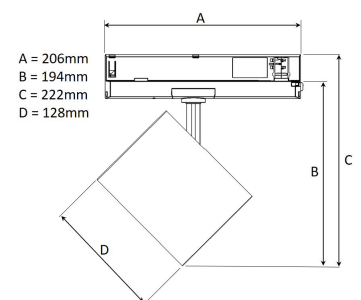

TECHNICAL SPECIFICATION

Product Code	369-02091520013
Colour	Black
Control	On/off
CRI light colour	930 (BBBL)
Delivered lumen output lm	4000
Driver	Built in
EEL	A++
Light distribution	Medium
Lightsource	LED COB
Measurements A	162
Measurements B	194
Measurements C	222
Measurements D	128
Mounting	Track
Position	360°/90°
Lifetime	L80 B10, 50.000h
Protection	IP 20, class II
Start Time	Instant
System power W	31,6
Unit	mm
Weight	0,49

Spot	Medium	Flood	Wide Flood
16°	29°	40°	60°
m	o	m	o
1.0	0.31	0.52	0.76
2.0	0.62	1.05	1.52
3.0	0.93	1.57	2.28
			3.0
			3.48