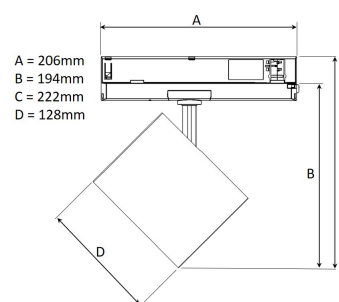

## TECHNICAL SPECIFICATION

Product Code	369-01091520013
Colour	White
Control	On/off
CRI light colour	930 (BBBL)
Delivered lumen output lm	4000
Driver	Built in
EEL	A++
Light distribution	Medium
Lightsource	LED COB
Measurements A	162
Measurements B	194
Measurements C	222
Measurements D	128
Mounting	Track
Position	360°/90°
Lifetime	L80 B10, 50.000h
Protection	IP 20, class II
Start Time	Instant
System power W	31,6
Unit	mm
Weight	0,49

Spot	Medium	Flood	Wide Flood
16°	29°	40°	60°
m	m	m	m
o	o	o	o
1.0	0.31	0.52	0.76
2.0	0.62	1.05	1.52
3.0	0.93	1.57	2.28
			3.0
			3.48