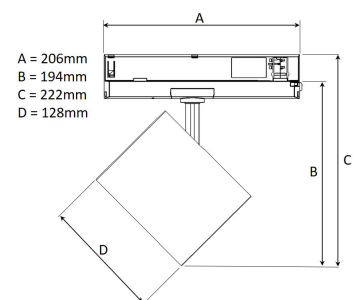

TECHNICAL SPECIFICATION

Product Code	369-03091510013
Colour	Grey
Control	On/off
CRI light colour	930 (BBBL)
Delivered lumen output lm	4000
Driver	Built in
EEL	A++
Light distribution	Spot
Lightsource	LED COB
Measurements A	162
Measurements B	194
Measurements C	222
Measurements D	128
Mounting	Track
Position	360°/90°
Lifetime	L80 B10, 50.000h
Protection	IP 20, class II
Start Time	Instant
System power W	31,6
Unit	mm
Weight	0,49

Spot	Medium	Flood	Wide Flood
16°	29°	40°	60°
m	o	m	o
1.0	0.31	1.0	0.76
2.0	0.62	2.0	1.52
3.0	0.93	3.0	2.28
1.0	0.52	1.0	1.16
2.0	1.05	2.0	2.32
3.0	1.57	3.0	3.48