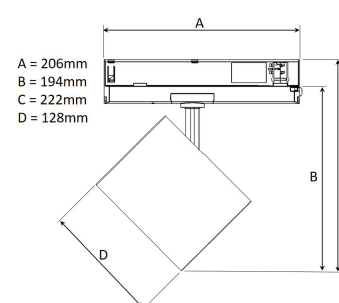

## TECHNICAL SPECIFICATION

Product Code	369-02091510013
Colour	Black
Control	On/off
CRI light colour	930 (BBBL)
Delivered lumen output lm	4000
Driver	Built in
EEL	A++
Light distribution	Spot
Lightsource	LED COB
Measurements A	162
Measurements B	194
Measurements C	222
Measurements D	128
Mounting	Track
Position	360°/90°
Lifetime	L80 B10, 50.000h
Protection	IP 20, class II
Start Time	Instant
System power W	31,6
Unit	mm
Weight	0,49

Spot	Medium	Flood	Wide Flood
16°	29°	40°	60°
m	m	m	m
1.0 0.31	1.0 0.52	1.0 0.76	1.0 1.16
2.0 0.62	2.0 1.05	2.0 1.52	2.0 2.32
3.0 0.93	3.0 1.57	3.0 2.28	3.0 3.48