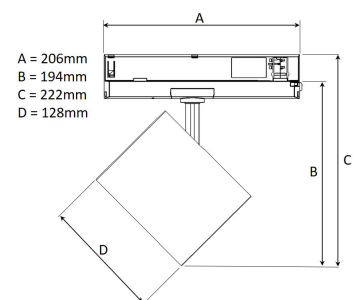

## TECHNICAL SPECIFICATION

Product Code	369-03071540013
Colour	Grey
Control	On/off
CRI light colour	930 (BBBL)
Delivered lumen output lm	2700
Driver	Built in
EEL	A++
Light distribution	Wide flood
Lightsource	LED COB
Measurements A	206
Measurements B	194
Measurements C	222
Measurements D	128
Mounting	Track
Position	360°/90°
Lifetime	L80 B10, 50.000h
Protection	IP 20, class II
Start Time	Instant
System power W	19,9
Unit	mm
Weight	0,49

Spot	Medium	Flood	Wide Flood
16°	29°	40°	60°
m	o	m	o
1.0	0.31	0.52	1.16
2.0	0.62	1.05	2.32
3.0	0.93	1.57	3.48