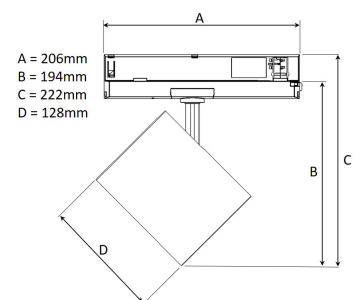

TECHNICAL SPECIFICATION

Product Code	369-01071540013
Colour	White
Control	On/off
CRI light colour	930 (BBBL)
Delivered lumen output lm	2700
Driver	Built in
EEL	A++
Light distribution	Wide flood
Lightsource	LED COB
Measurements A	206
Measurements B	194
Measurements C	222
Measurements D	128
Mounting	Track
Position	360°/90°
Lifetime	L80 B10, 50.000h
Protection	IP 20, class II
Start Time	Instant
System power W	19,9
Unit	mm
Weight	0,49

Spot	Medium	Flood	Wide Flood
16°	29°	40°	60°
m	o	m	o
1.0	0.31	0.52	1.16
2.0	0.62	1.05	2.32
3.0	0.93	1.57	3.48