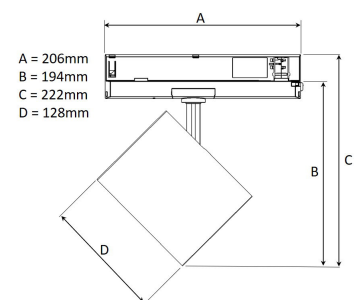

TECHNICAL SPECIFICATION

Product Code	369-01071520013
Colour	White
Control	On/off
CRI light colour	930 (BBBL)
Delivered lumen output lm	2700
Driver	Built in
EEL	A++
Light distribution	Medium
Lightsource	LED COB
Measurements A	206
Measurements B	194
Measurements C	222
Measurements D	128
Mounting	Track
Position	360°/90°
Lifetime	L80 B10, 50.000h
Protection	IP 20, class II
Start Time	Instant
System power W	19,9
Unit	mm
Weight	0,49

Spot	Medium	Flood	Wide Flood
16°	29°	40°	60°
m	o	m	o
1.0	0.31	0.52	0.76
2.0	0.62	1.05	1.52
3.0	0.93	1.57	2.28
			3.0
			3.48