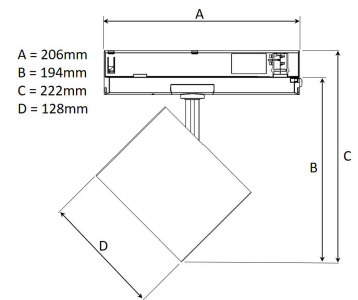

TECHNICAL SPECIFICATION

Product Code	369-03071510013
Colour	Grey
Control	On/off
CRI light colour	930 (BBBL)
Delivered lumen output lm	2700
Driver	Built in
EEI	A++
Light distribution	Spot
Lightsource	LED COB
Measurements A	206
Measurements B	194
Measurements C	222
Measurements D	128
Mounting	Track
Position	360°/90°
Lifetime	L80 B10, 50.000h
Protection	IP 20, class II
Start Time	Instant
System power W	19,9
Unit	mm
Weight	0,49

Spot	Medium	Flood	Wide Flood
16°	29°	40°	60°
m	o	m	o
1.0	0.31	0.52	1.16
2.0	0.62	1.05	2.32
3.0	0.93	1.57	3.48

ITAB

Phone: +46 910 733 790
info@nordiclight.se

Please note that this product sheet is for a specific product and colour. The pictures may show examples of other available colours