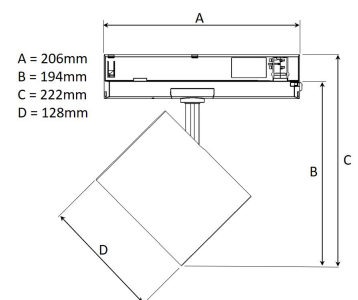

TECHNICAL SPECIFICATION

Product Code	369-02071510013
Colour	Black
Control	On/off
CRI light colour	930 (BBBL)
Delivered lumen output lm	2700
Driver	Built in
EEI	A++
Light distribution	Spot
Lightsource	LED COB
Measurements A	206
Measurements B	194
Measurements C	222
Measurements D	128
Mounting	Track
Position	360°/90°
Lifetime	L80 B10, 50.000h
Protection	IP 20, class II
Start Time	Instant
System power W	19,9
Unit	mm
Weight	0,49

Spot	16°		Medium		29°		Flood		40°		Wide Flood		60°	
	m	ø	m	ø	m	ø	m	ø	m	ø	m	ø	m	ø
1.0	0.31		0.52		0.76		1.16		1.52		2.32		3.48	
2.0	0.62		1.05		1.52		2.32		3.04		4.64		6.96	
3.0	0.93		1.57		2.28		3.48		5.16		7.92		11.94	