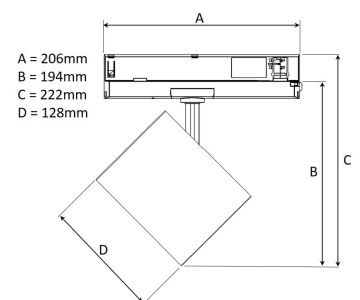

TECHNICAL SPECIFICATION

Product Code	369-01061540013
Colour	White
Control	On/off
CRI light colour	930 (BBBL)
Delivered lumen output lm	2500
Driver	Built in
EEL	A++
Light distribution	Wide flood
Lightsource	LED COB
Measurements A	206
Measurements B	194
Measurements C	222
Measurements D	128
Mounting	Track
Position	360°/90°
Lifetime	L80 B10, 50.000h
Protection	IP 20, class II
Start Time	Instant
System power W	18
Unit	mm
Weight	0,49

Spot	16°		Medium		29°		Flood		40°		Wide Flood		60°	
	m	o	m	o	m	o	m	o	m	o	m	o	m	o
1.0		0.31		0.52		0.76		1.16		1.62		2.32		3.48
2.0		0.62		1.05		1.52		2.32		3.24		4.64		6.96
3.0		0.93		1.57		2.28		3.48		4.86		6.96		10.44